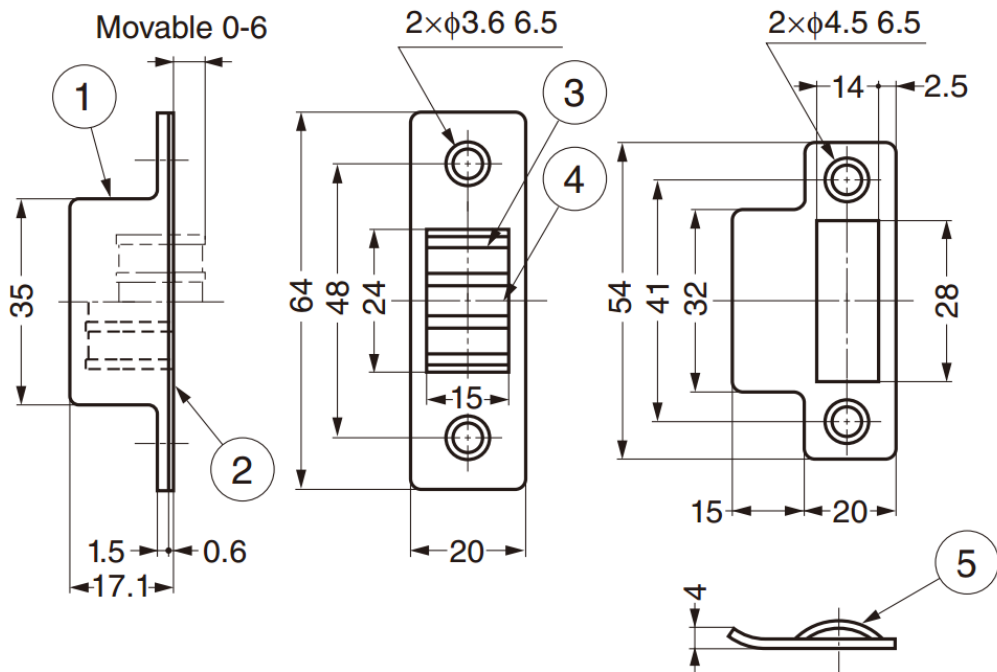

GDER Magnetic Roller Catch (For Inset Door)

Features

- Magnetic catch for inset door
- With roller for smooth opening and closing

No.	Part Name	Material	Finish/Colour
①	Body	ABS	Brown
②	Cover	Stainless Steel	—
③	Yoke	Steel	Nickel
④	Magnet	Ferrite	—
⑤	Counter Plate	Steel	Chrome

Part No.
GDER