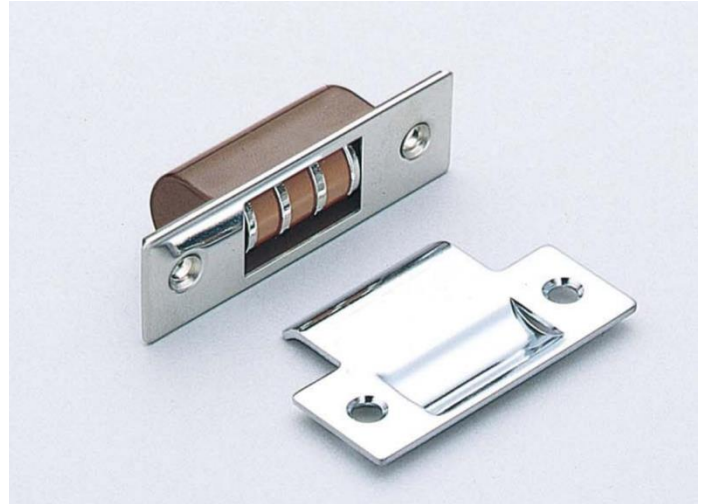

GDER Magnetic Roller Catch (For Inset Door)

Features

- Magnetic catch for inset door
- With roller for smooth opening and closing

No.	Part Name	Material	Finish/Colour
①	Body	ABS	Brown
②	Cover	Stainless Steel	—
③	Yoke	Steel	Nickel
④	Magnet	Ferrite	—
⑤	Counter Plate	Steel	Chrome

Part No.
GDER