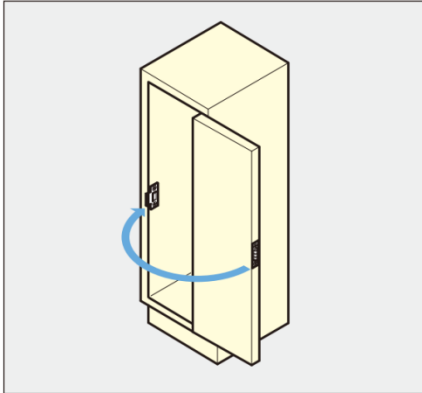

GDER Magnetic Roller Catch (For Inset Door)

Features

- Magnetic catch for inset door
- With roller for smooth opening and closing

No.	Part Name	Material	Finish/Colour
①	Body	ABS	Brown
②	Cover	Stainless Steel	—
③	Yoke	Steel	Nickel
④	Magnet	Ferrite	—
⑤	Counter Plate	Steel	Chrome